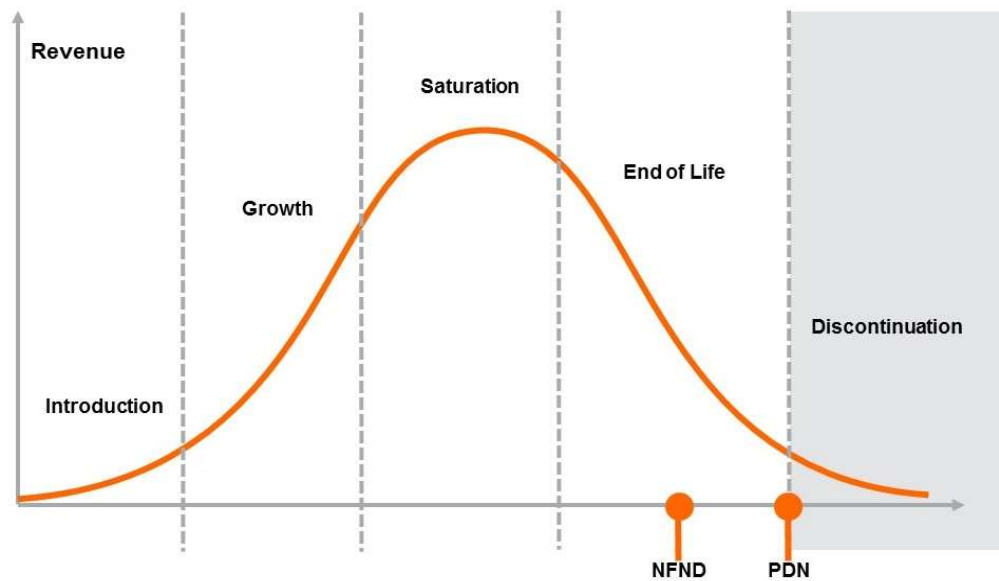

Light is OSRAM

Product Or Individual Q-Code Discontinuation (acc. JEDEC J-STD-048)
OS-PDN-2021-080

01 July 2021

Last order: 01 January 2022
Last delivery: 01 July 2022

Please direct your feedback to your local Sales office.